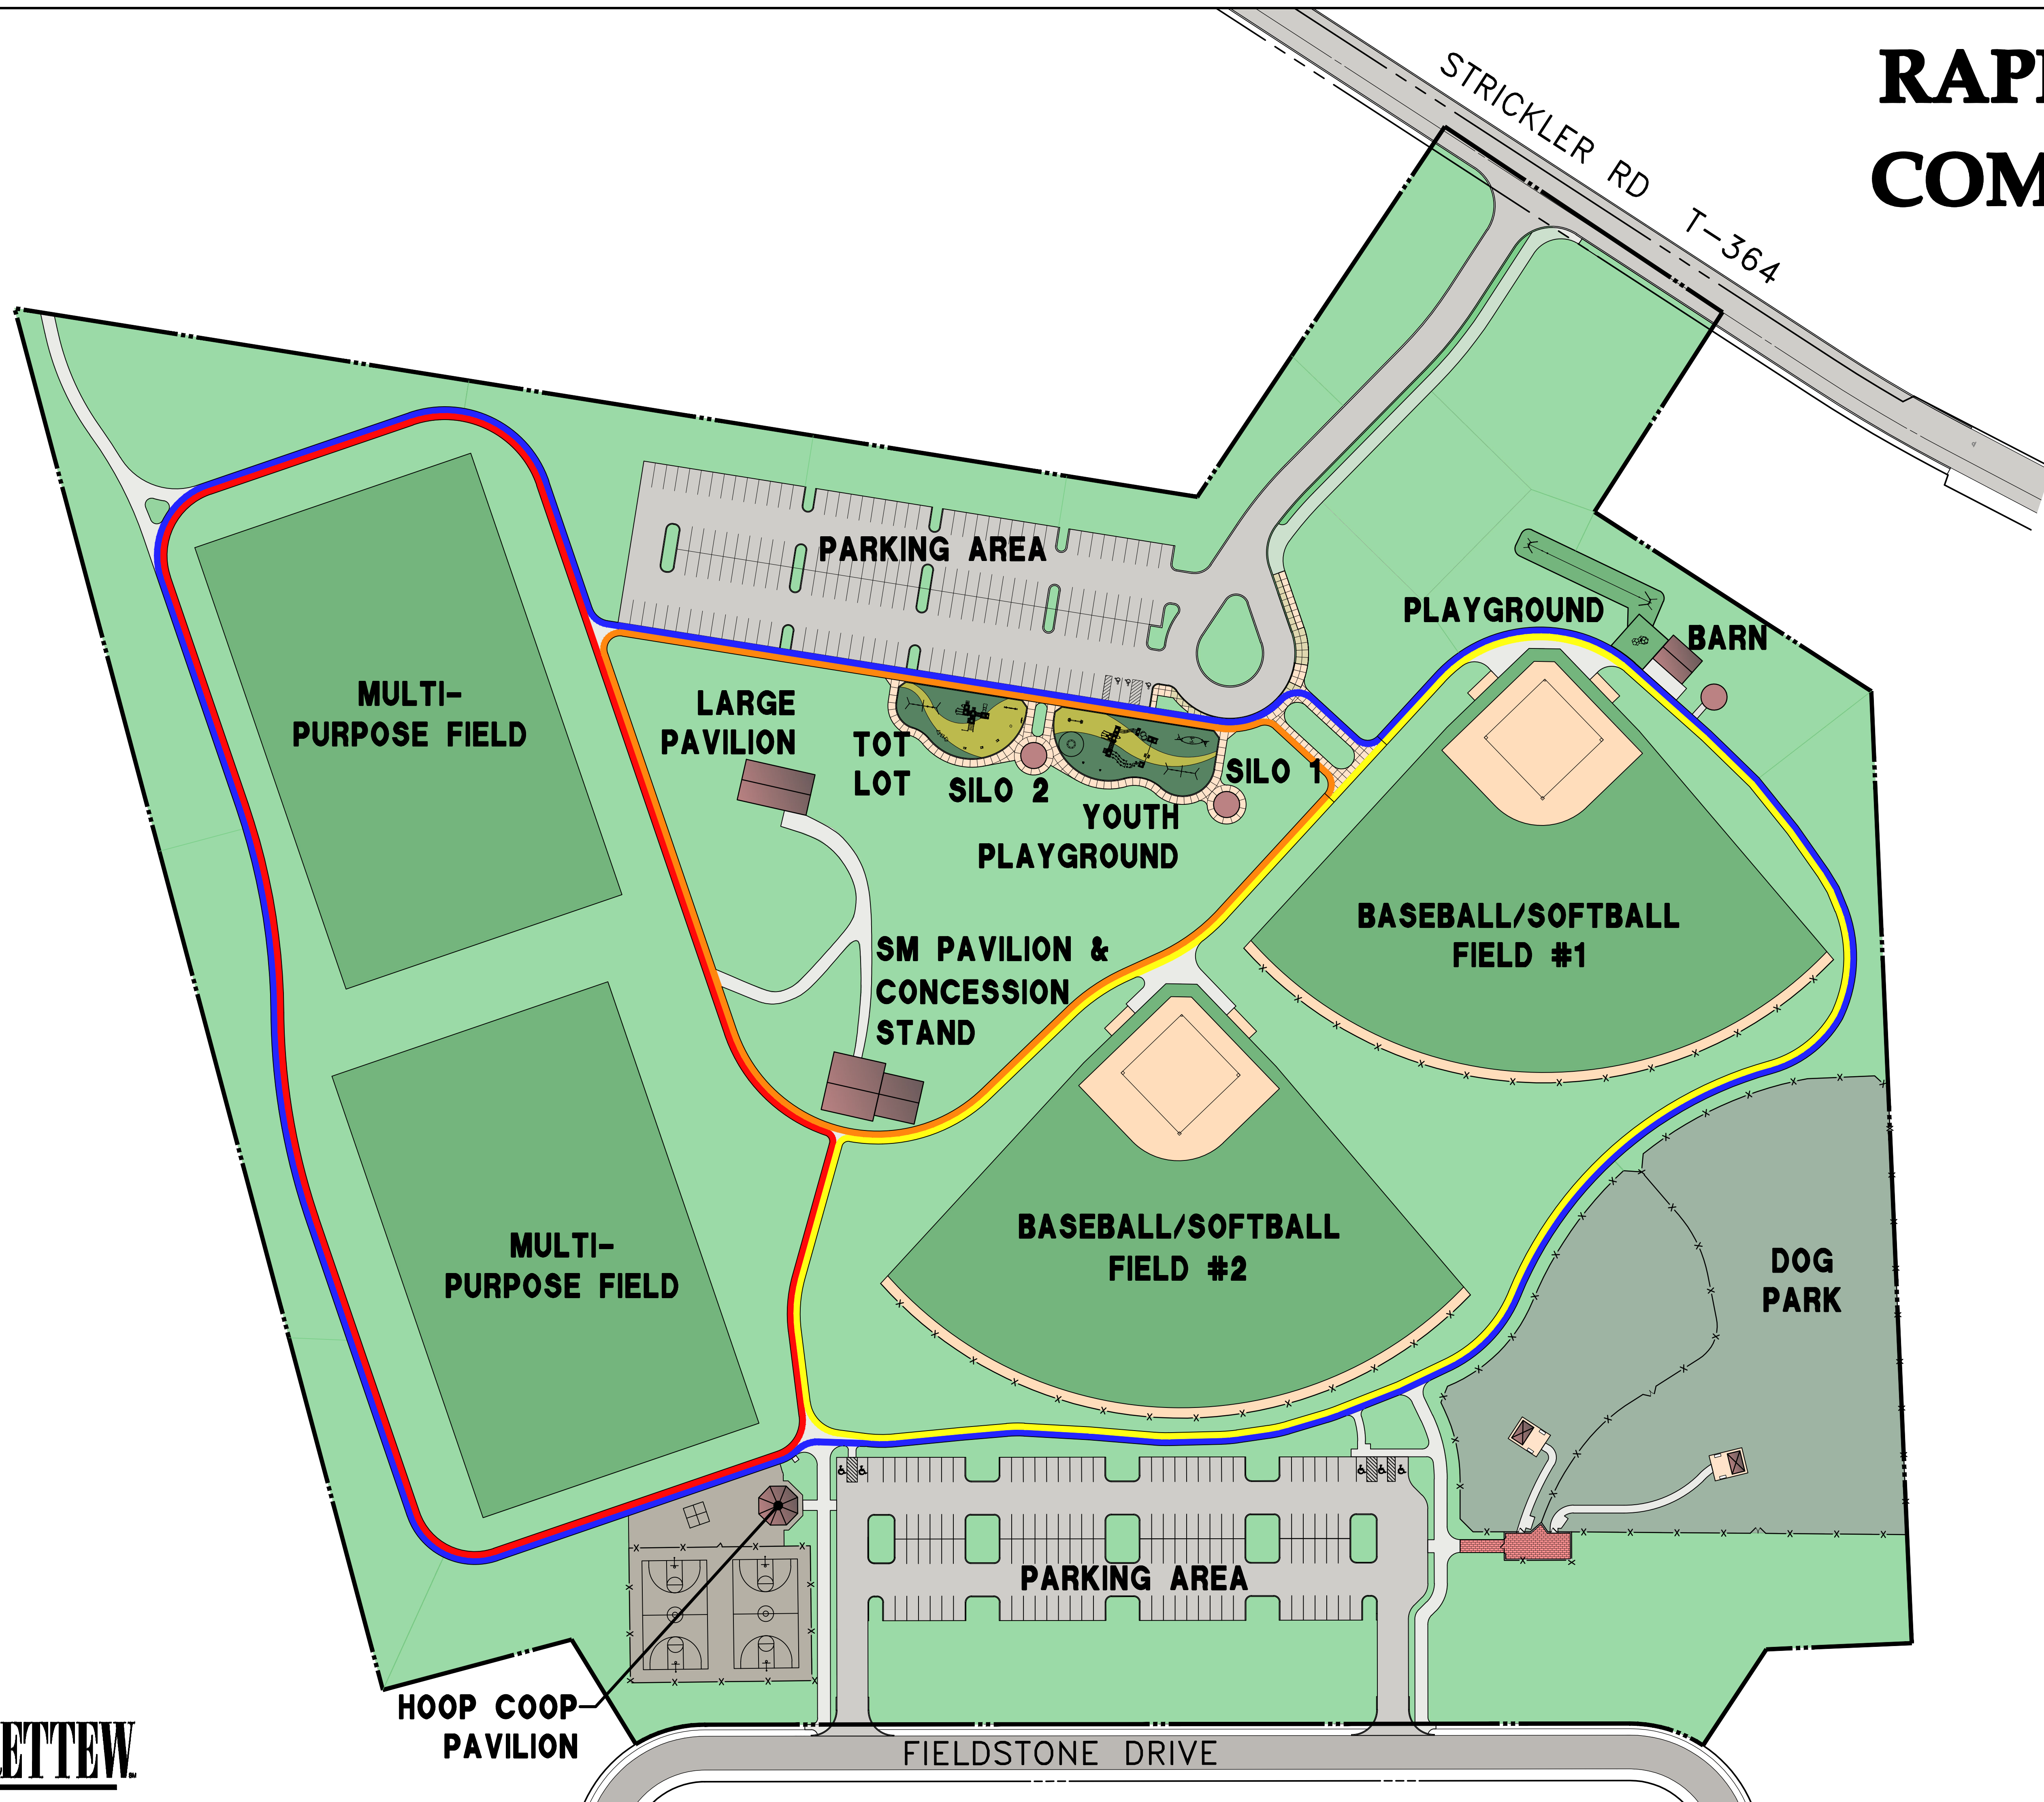

# RAPHO TOWNSHIP COMMUNITY PARK

## TRAIL LEGEND

- 0.75 MILE
- 0.50 MILE
- 0.50 MILE
- 0.25 MILE

\* TRAIL LENGTHS ARE APPROXIMATE